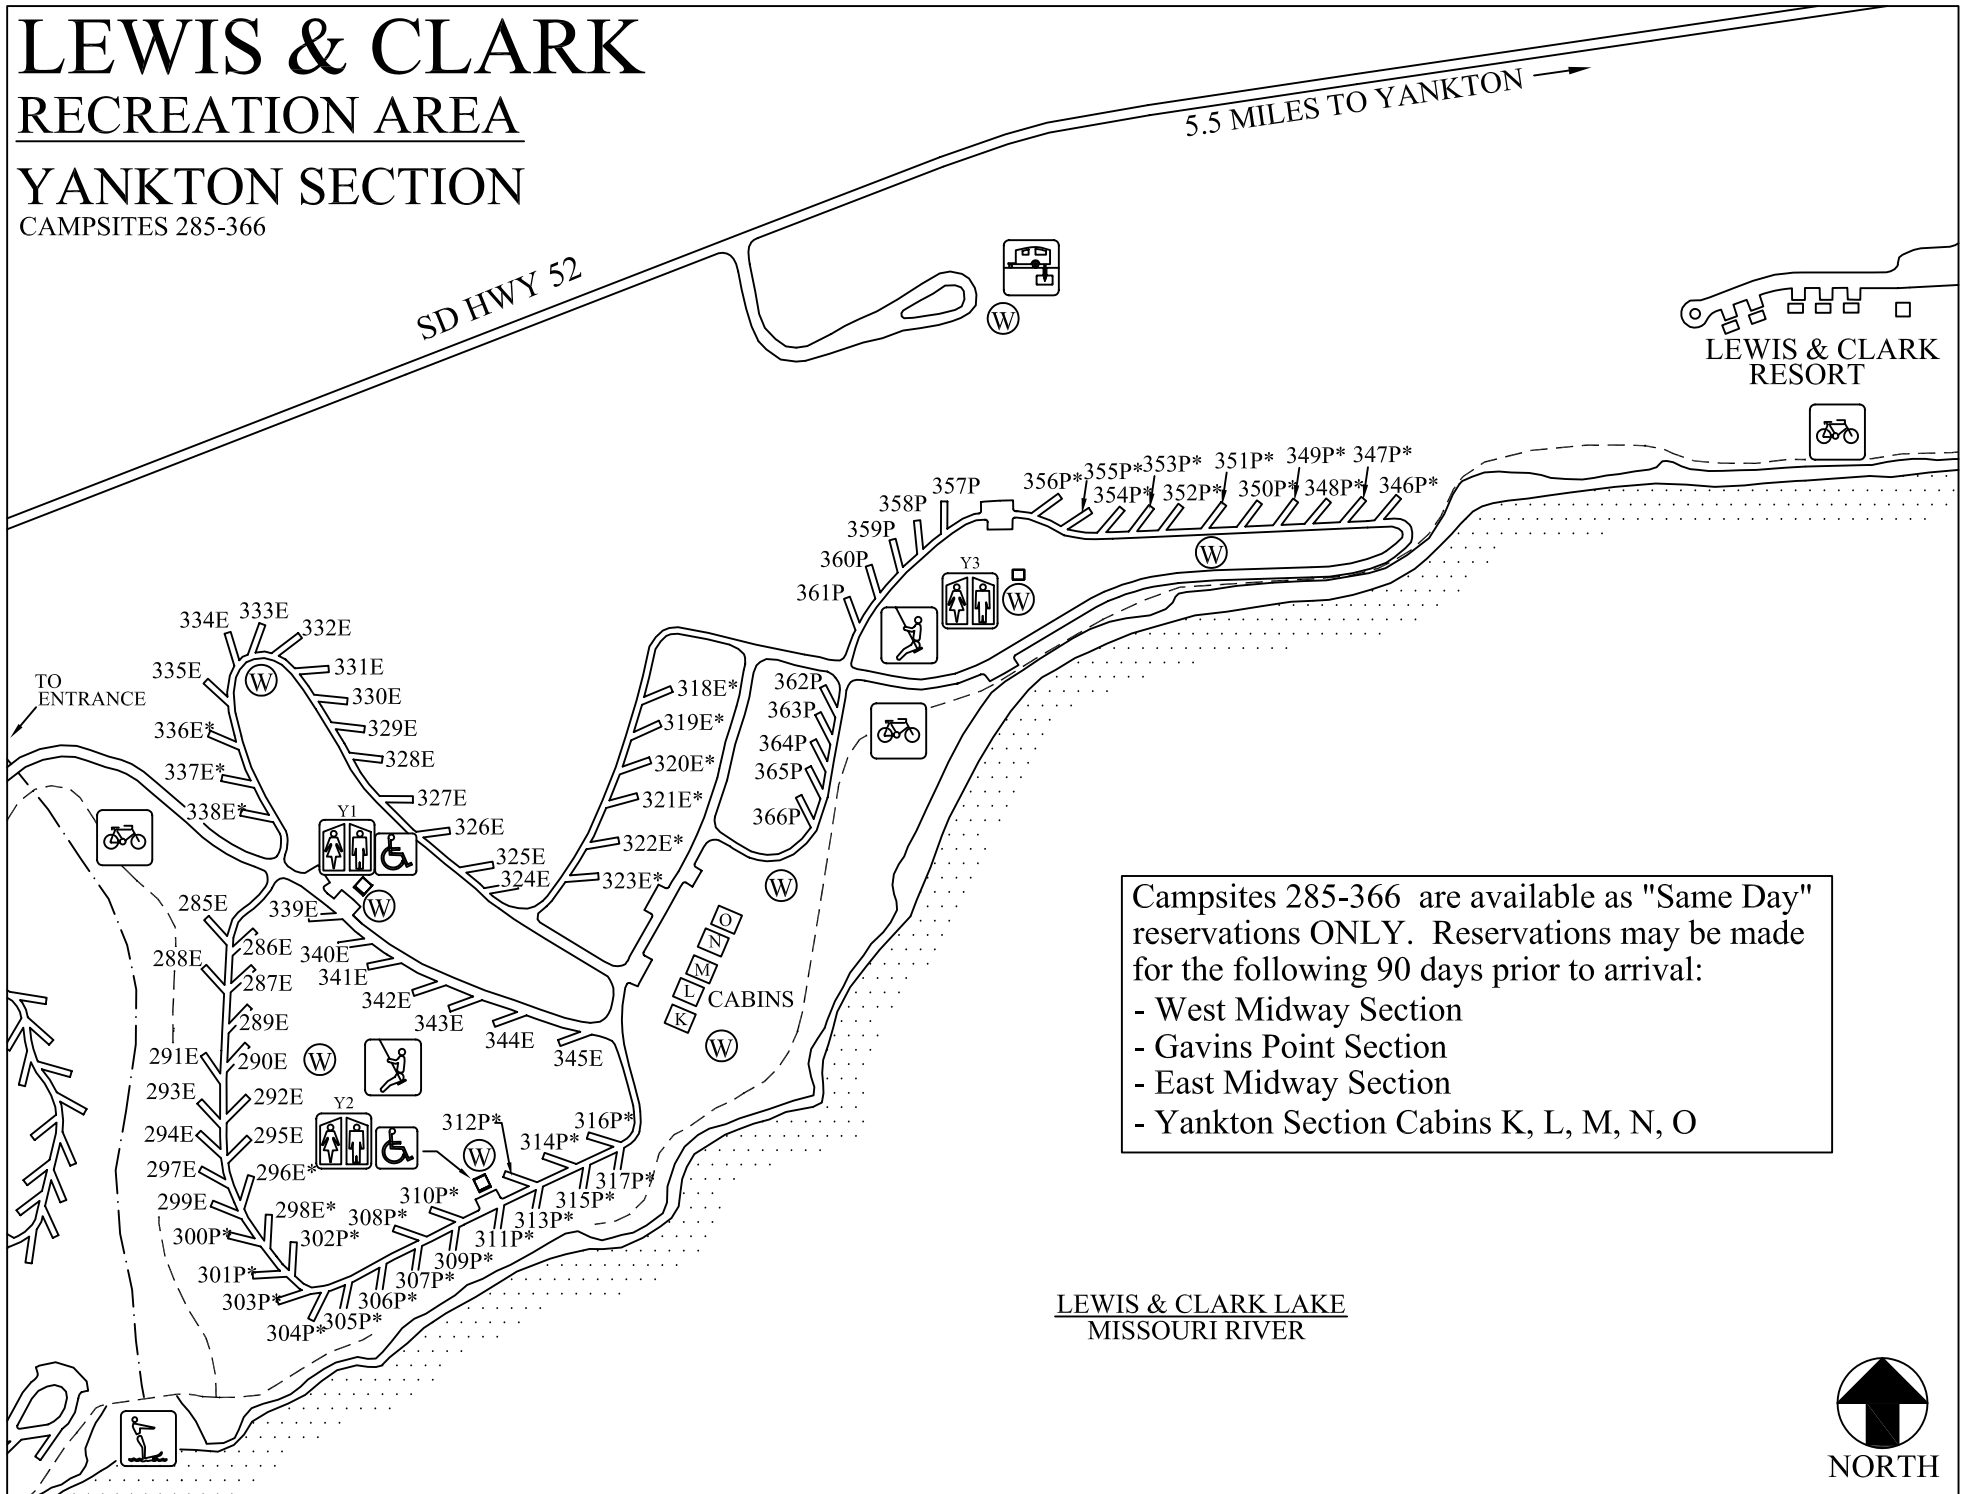

# LEWIS & CLARK RECREATION AREA

## YANKTON SECTION

CAMPSITES 285-366

Campsites 285-366 are available as "Same Day" reservations ONLY. Reservations may be made for the following 90 days prior to arrival:

- West Midway Section
- Gavins Point Section
- East Midway Section
- Yankton Section Cabins K, L, M, N, O

LEWIS & CLARK LAKE  
MISSOURI RIVER

NORTH